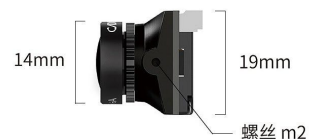

安装连线

相机osd菜单

主菜单		曝光	
曝光	<1>	亮度	<12>
白平衡	<1>	曝光模式	全局
日夜切换	<1>	高级	返回
图像增强	<1>	返回	
视频设置	<1>		
语言	<中文>		
恢复出厂设置			
保存退出			

亮度 (0-30)
曝光模式 (全局
/背光补偿)
背光补偿 (1-8)

白平衡		日夜切换	
模式	自动跟踪白平衡	模式	<外部触发>
返回		返回	

模式 (自动跟踪白
平衡/手动白平衡)
红色增益 (0-32)
蓝色增益 (0-32)

模式 (外部触发/内
部触发/黑白/彩色)

图像增强

对比度	<自动>
锐度	<自动>
饱和度	<自动>
3D降噪	<自动>
返回	<自动>
对比度	自动/手动
锐度	自动/手动
饱和度	自动/手动
3D降噪	自动/手动

视频设置

视频制式	<PAL>
同轴高清制式	CVBS
图像比例	<4:3>
D-WDR	<开>
返回	
视频制式	<PAL/NTSC>
图像比例	<4:3/16:9>
D-WDR (开/关)	

产品规格

型号	Ratel 2
传感器	1/1.8" Inch sensor
水平分辨率	1200TVL
视频制式	NTSC & PAL (changeable)
比例	16:9 & 4:3 (changeable)
WDR	Super WDR (HDR)
最低照度	Starlight
视场角	165°/160°
电子快门	PAL: 1/50-100,000; NTSC: 1/60-100,000
相机OSD	Separate OSD
语言	(ENGLISH/中文/繁體中文/русский /ESPAÑOL/ITALIANO/ FRANCAIS/ POLSKIM/ PORTUGUES/日本語)
场景模式	Auto/Color/B&W/EXT
尺寸	19mm*19mm
宽电压输入	DC 4.5-36V
重量	5.9g/8.5g (N.W.)